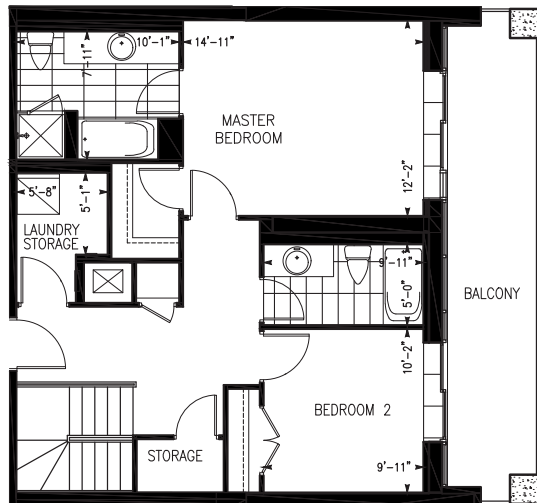

GROUND FLOOR

DIETRICH

UNIT LW2

1,534 ft²

2nd FLOOR

THE LIVE/WORK COLLECTION

Dimensions shown for typical floorplans are not exact, actual sizes may vary. Please contact your leasing consultant for more information.